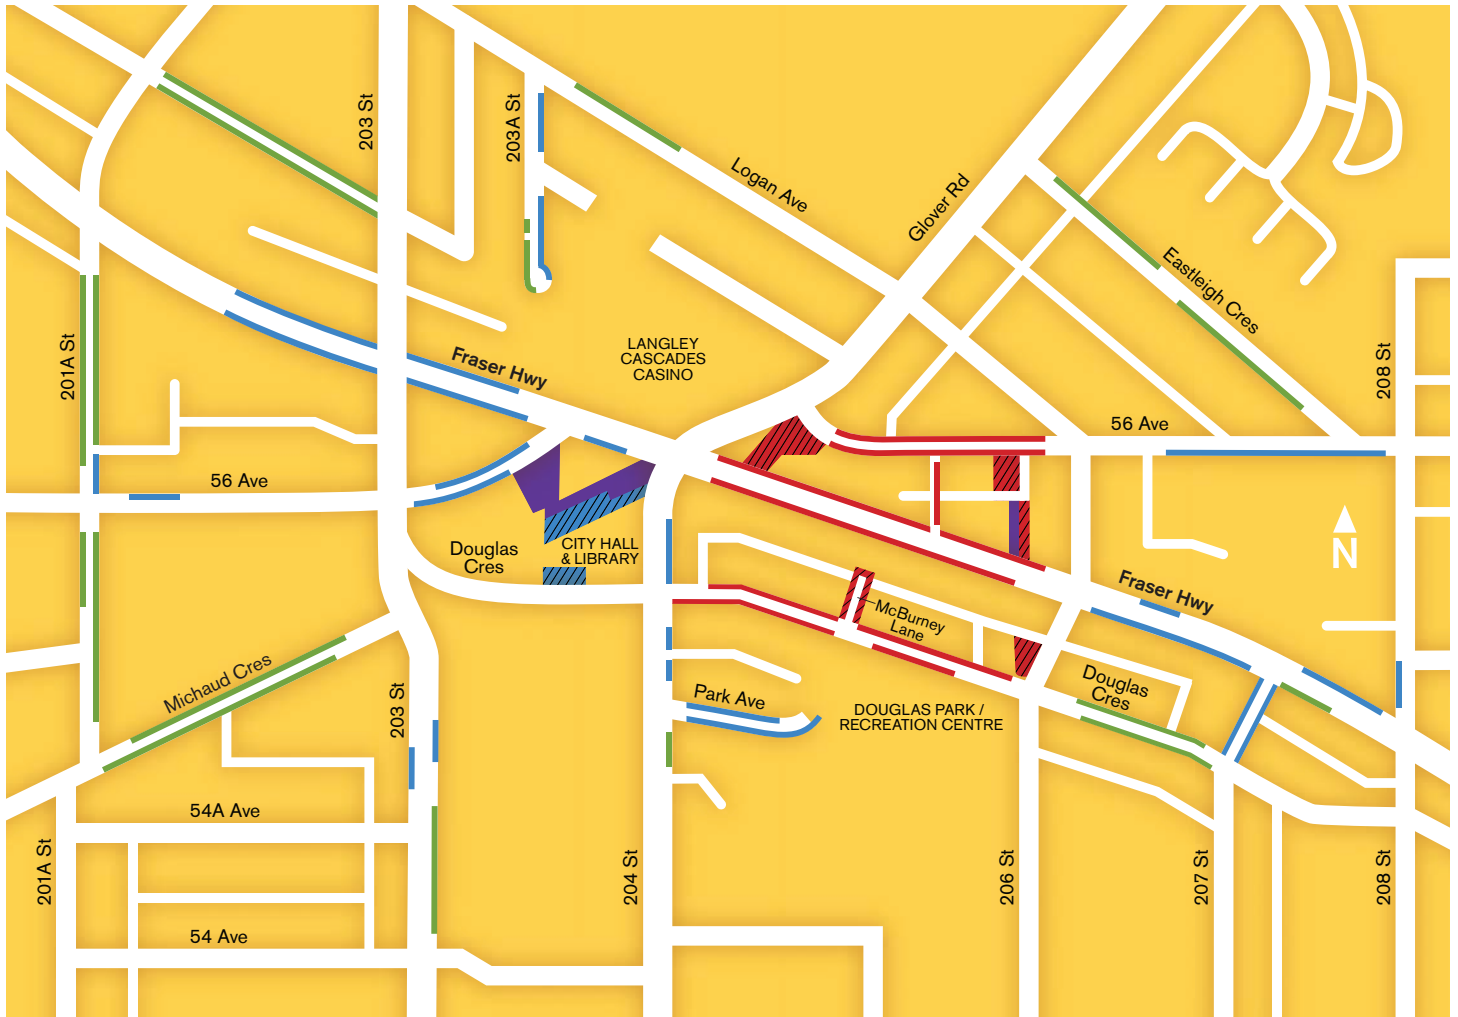

Where To Park In Downtown Langley

LEGEND

- | | |
|---|--|
|  On-Street – Max 2 hrs |  Off-Street – Max 2 hrs |
|  On-Street – Max 3 hrs |  Off-Street – Max 3 hrs |
|  On-Street – No Time Limit |  Off-Street – Pay Lot |