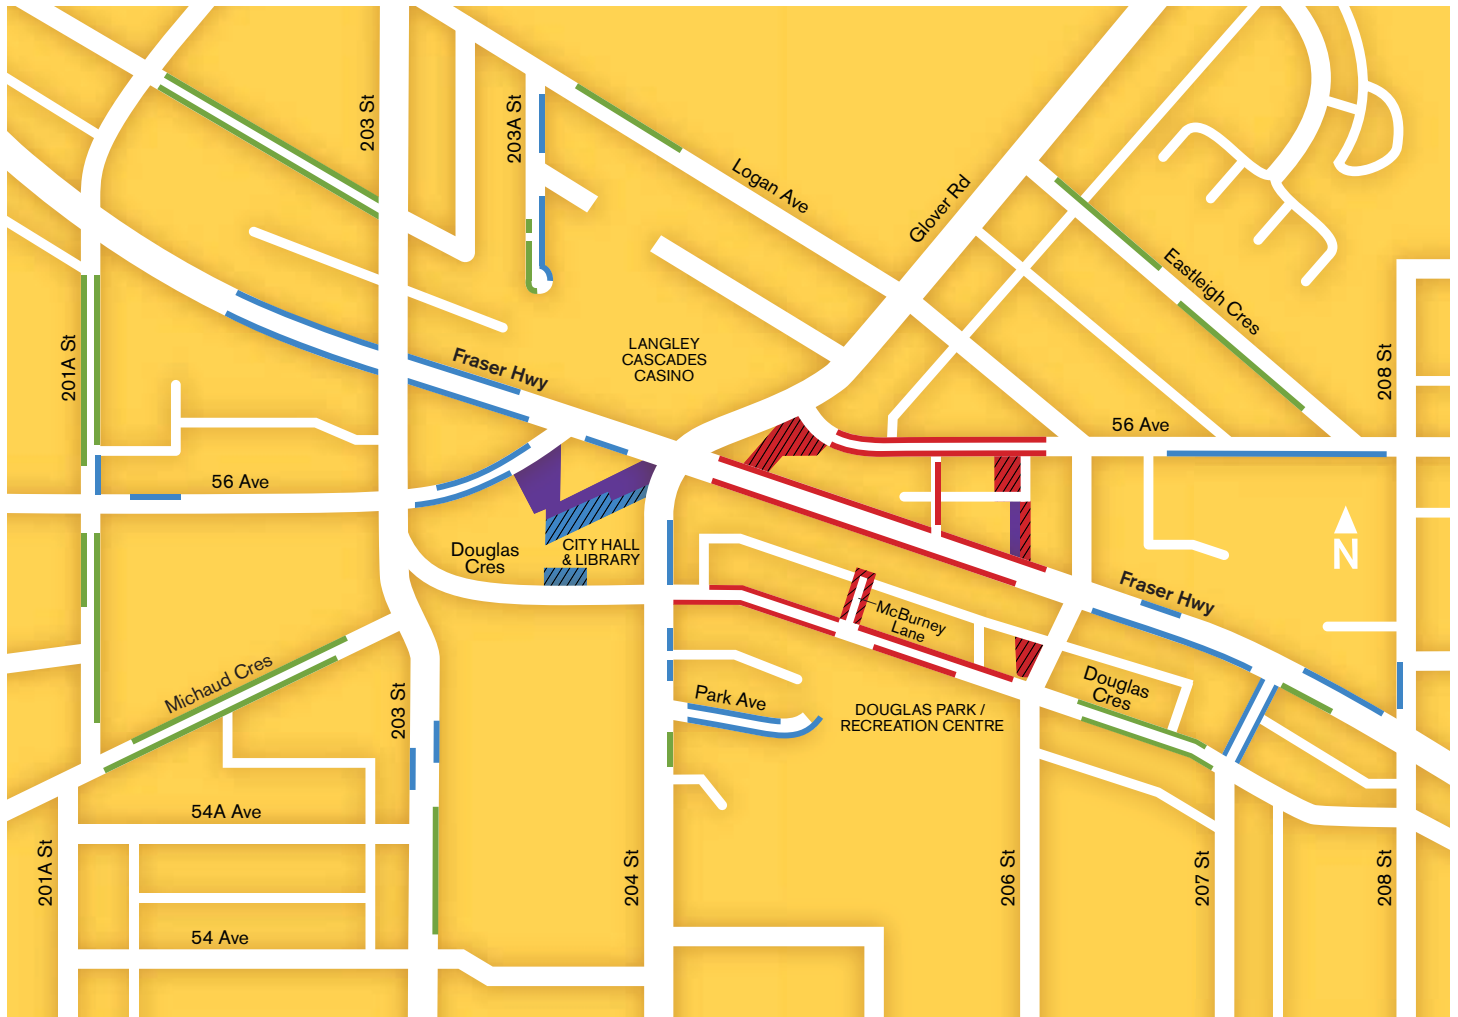

Where To Park In Downtown Langley

LEGEND

- | | |
|---|--|
|  On-Street – Max 2 hrs |  Off-Street – Max 2 hrs |
|  On-Street – Max 3 hrs |  Off-Street – Max 3 hrs |
|  On-Street – No Time Limit |  Off-Street – Monthly Pay Parking |