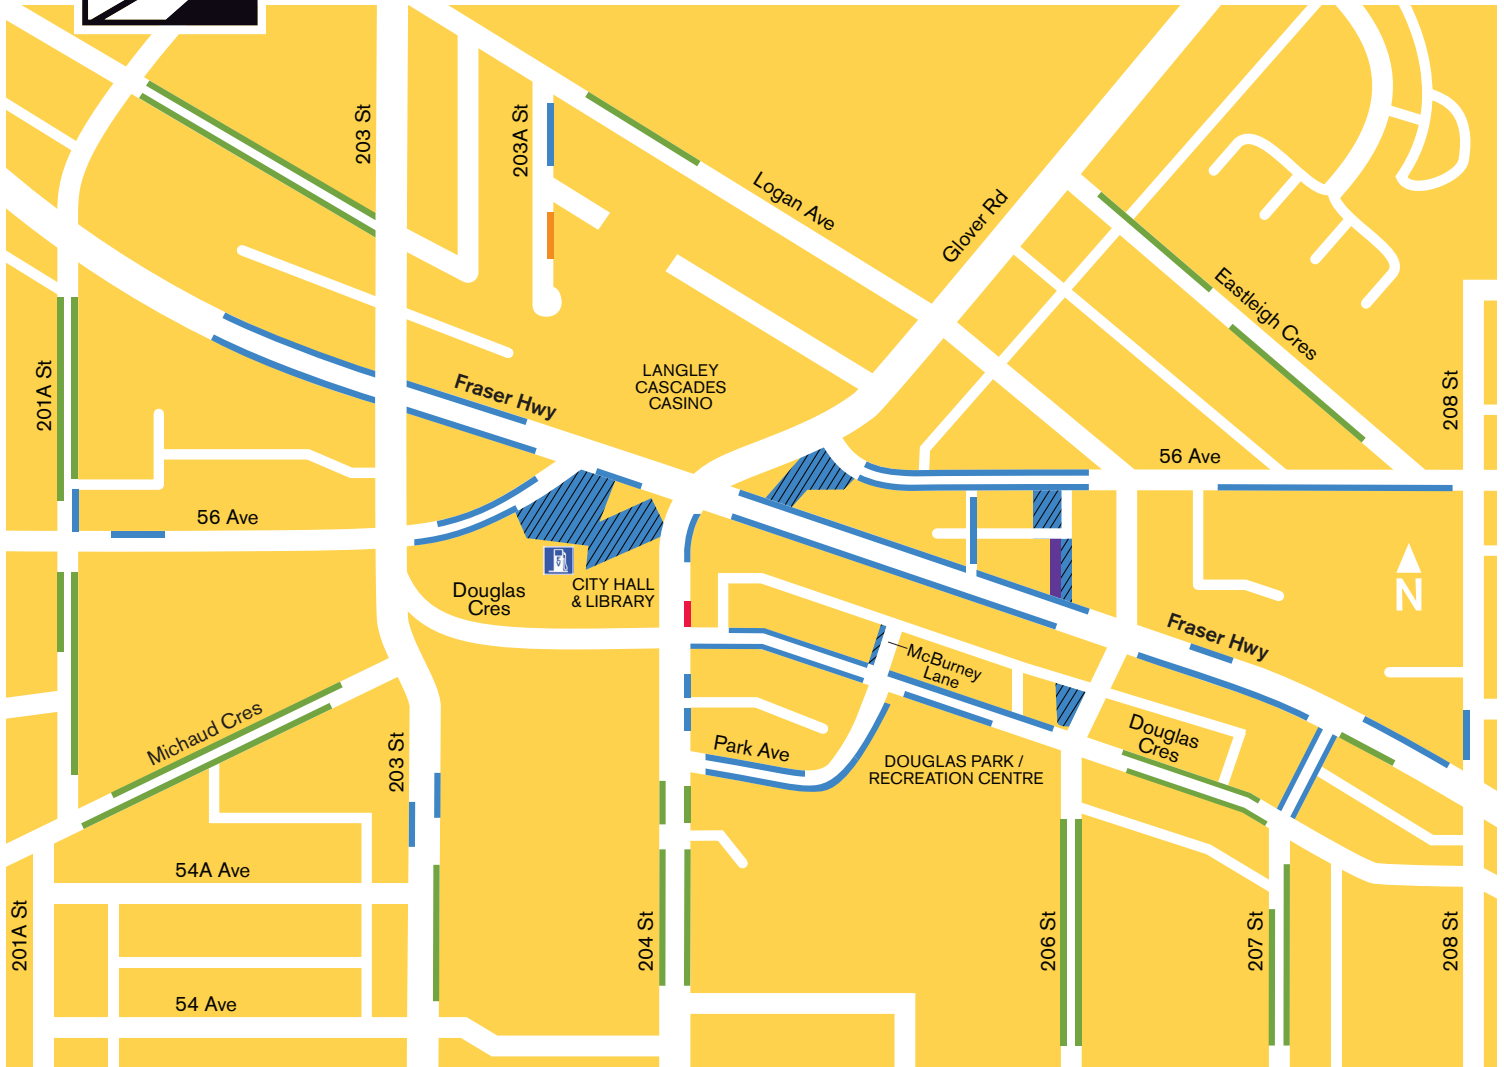

Where To Park In Downtown Langley

LEGEND

- On-Street – Max 3 hrs
- On-Street – Max 72 hrs
- Bus Parking Only
- No Stopping Zone
- Off-Street – Max 3 hrs
- Off-Street – Pay Lot

Downtown Langley Business Association
201 - 20559 Fraser Hwy, Langley, BC V3A 4G3

downtown awaits you!